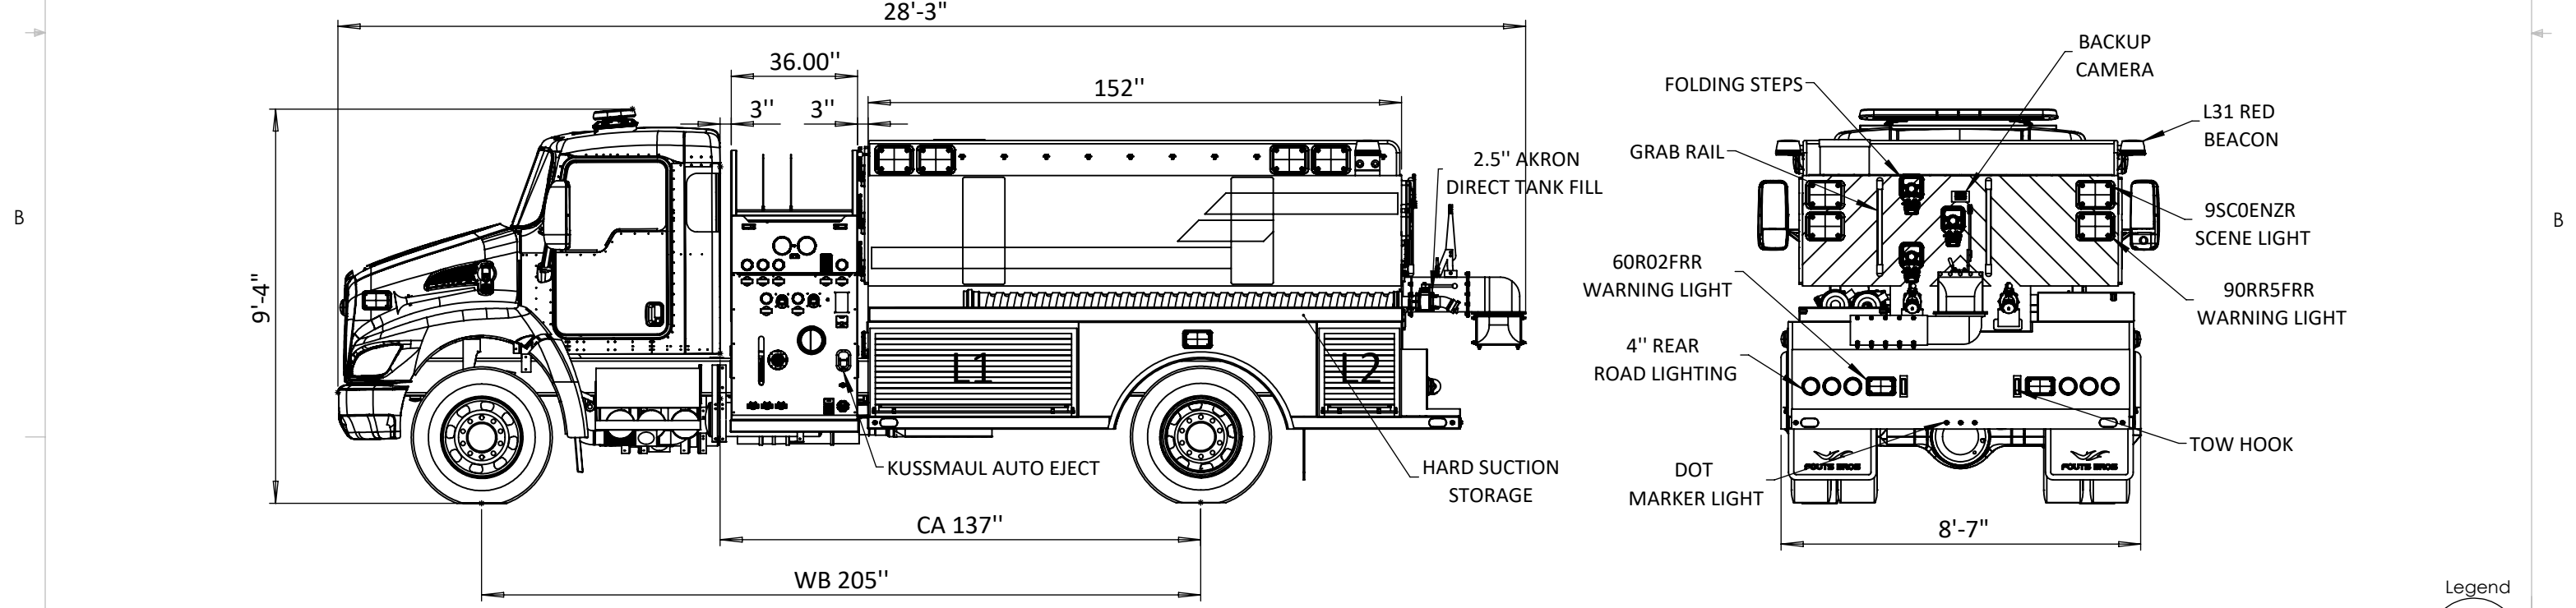

8 7 6 5 4 3 2 1

CHASSIS	KENWORTH T370 SINGLE AXLE
PUMP	HALE MBP 1000GPM
TANK VOLUME	2000 GALLON

COMPARTMENT	HEIGHT	WIDTH	DEPTH	VOLUME IN Cu.Ft.
L1	27"	60"	26"	24.375
L2	27"	24"	26"	9.75
R1	27"	60"	26"	24.375
R2	27"	24"	26"	9.75"

TITLE		STOCK 2000 GALLON SUPER TANKER			
SIZE	SCALE	DATE	DRAWING NUMBER	REV	SHEET
B	1:40	20 Jan 2021		R00	1 OF 1

Legend  
 Item No.  
 Quantity

8 7 6 5 4 3 2 1