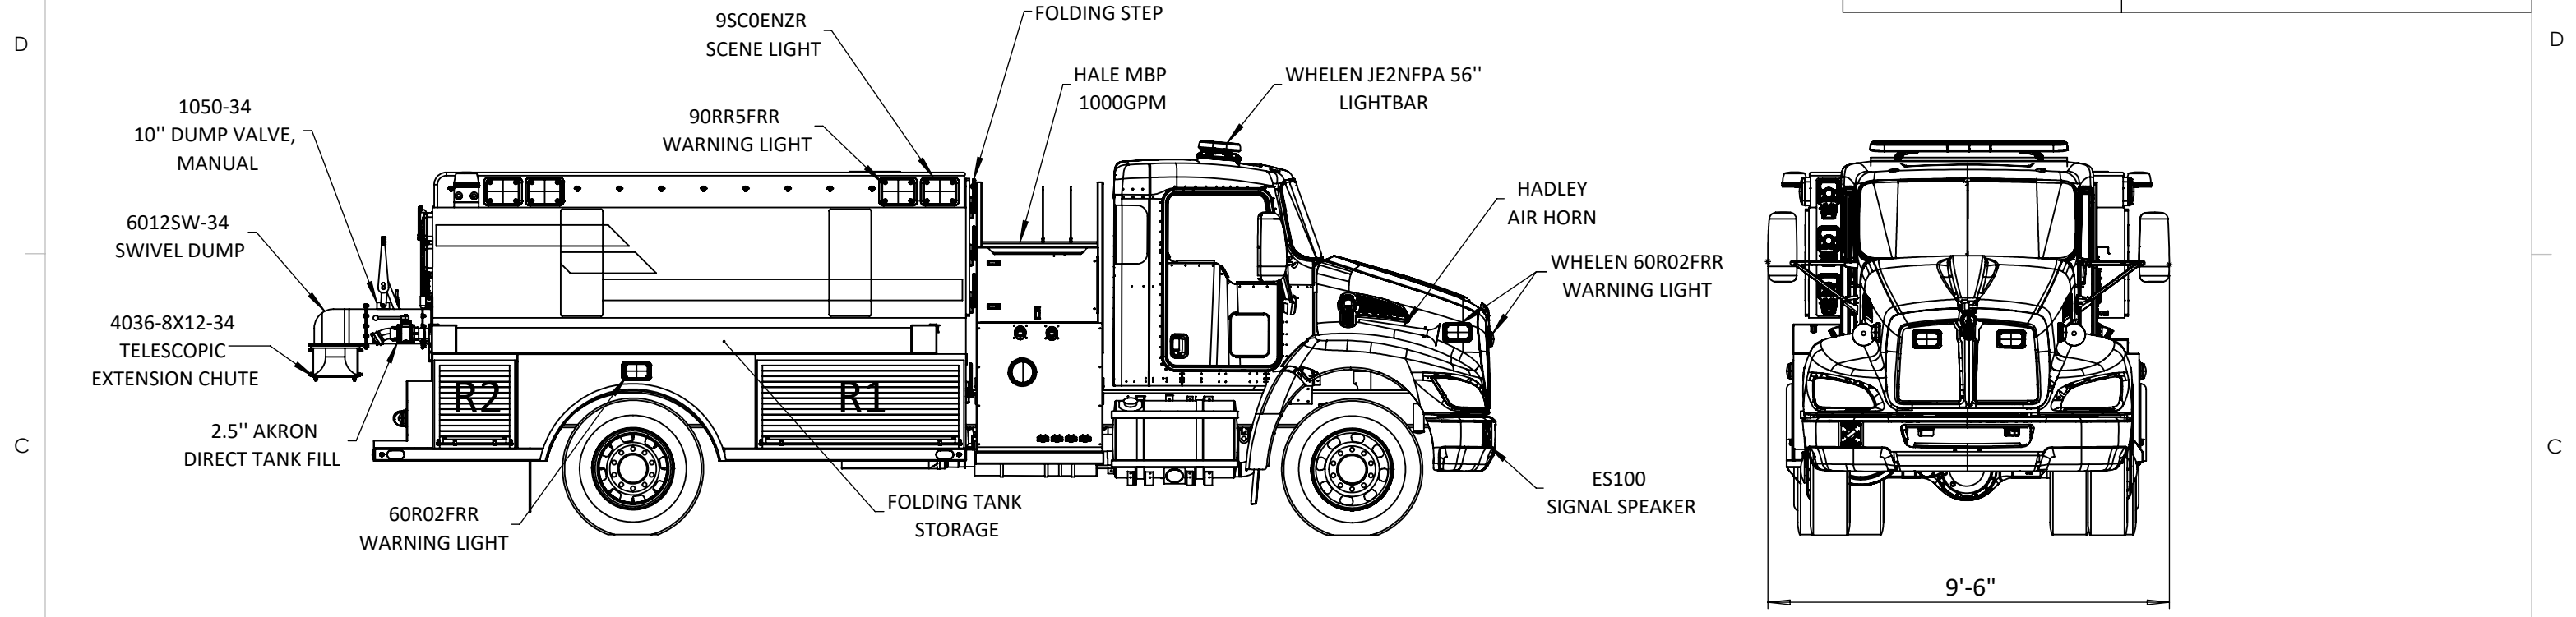

8 7 6 5 4 3 2 1

CHASSIS	KENWORTH T370 SINGLE AXLE
PUMP	HALE MBP 1000GPM
TANK VOLUME	2000 GALLON

COMPARTMENT	HEIGHT	WIDTH	DEPTH	VOLUME IN Cu.Ft.
L1	27"	60"	26"	24.375
L2	27"	24"	26"	9.75
R1	27"	60"	26"	24.375
R2	27"	24"	26"	9.75"

TITLE		STOCK 2000 GALLON SUPER TANKER			
SIZE	SCALE	DATE	DRAWING NUMBER	REV	SHEET
B	1:40	20 Jan 2021		R00	1 OF 1

Legend  
 Item No.  
 Quantity

8 7 6 5 4 3 2 1